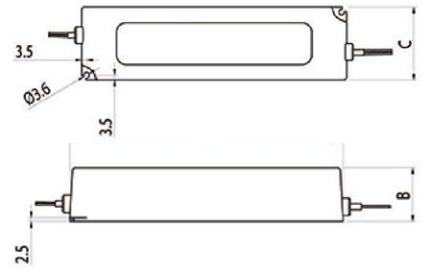

## Easily Add Lighting & Illumination to Your Workbench or Aluminum Profile Project with Modular Solutions LED Lighting Devices

	FEATURES	
	Profile Slot Size	8mm
	Colors	White, Green, Red & Blue
	Power Source	24 VDC Power Supply (Not Included)
	Protection Rating	IP 55 / Protection Class: III
	Luminous Efficiency	79 lm/W (1200 lm/m)
	Number of LEDs	120 led/m
	Color Rendering Index	CRI > 80
	Service Life	L70(6K) > 248000 h

## LED LIGHTS

PART NUMBER	VOLTAGE	NOMINAL POWER (W)	LIGHT COLOR	LENGTH	WEIGHT	PINOUT/DIMENSIONS
61-510-250	24 VDC	3.75	WHITE	250MM	65 G	
61-510-500	24 VDC	7.5	WHITE	500MM	120 G	
61-510-1000	24 VDC	15	WHITE	1000MM	230 G	
61-510-1990	24 VDC	30	WHITE	1990MM	450 G	
61-510-2990	24 VDC	45	WHITE	2990MM	680 G	
61-520-250	24 VDC	3.75	GREEN	250MM	65 G	
61-520-500	24 VDC	7.5	GREEN	500MM	65 G	
61-530-250	24 VDC	3.75	RED	250MM	65 G	
61-530-500	24 VDC	7.5	RED	500MM	65 G	
61-540-250	24 VDC	3.75	BLUE	250MM	65 G	
61-540-500	24 VDC	7.5	BLUE	500MM	65 G	

### POWER SUPPLIES

FOR LED LIGHT	POWER SUPPLY PART NUMBER	VOLTAGE	RATED POWER	A	B	C	WEIGHT
61-510-0	61-560-20W	24 VDC	20.2 W	118MM	26MM	35MM	0.22 G
61-520-0							
61-530-0							
61-510-2							
61-510-1							
61-510-3							
61-520-2							
61-520-1	61-560-60W	24 VDC	60 W	162.5MM	32MM	42.5MM	0.40 G
61-520-3							
61-540-0							
61-550-0							

### LIGHTING DIAGRAM ON A FLAT SURFACE

1m Long LED Lighting Device Set at the Center of a 1.5m x 1.5m Square Surface

Shown are the shapes of cast light if the LED light is set above the surface at heights noted below (in mm)  
Em = 214 lx