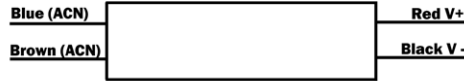

POWER SUPPLIES

FOR LED LIGHT	POWER SUPPLY PART NUMBER	VOLTAGE	RATED POWER	A	B	C	WEIGHT
61-510-0	61-560-20W	24 VDC	20.2 W	118MM	26MM	35MM	0.22 G
61-520-0							
61-530-0							
61-510-2							
61-510-1							
61-510-3							
61-520-2							
61-520-1	61-560-60W	24 VDC	60 W	162.5MM	32MM	42.5MM	0.40 G
61-520-3							
61-540-0							
61-550-0							

LIGHTING DIAGRAM ON A FLAT SURFACE

1m Long LED Lighting Device Set at the Center of a 1.5m x 1.5m Square Surface

Shown are the shapes of cast light if the LED light is set above the surface at heights noted below (in mm)
Em = 214 lx