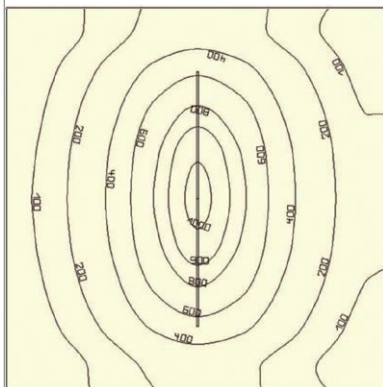

## LED LIGHTS

PART NUMBER	VOLTAGE	NOMINAL POWER (W)	LIGHT COLOR	LENGTH	WEIGHT	PINOUT/DIMENSIONS
61-510-250	24 VDC	3.75	WHITE	250MM	65 G	
61-510-500	24 VDC	7.5	WHITE	500MM	120 G	
61-510-1000	24 VDC	15	WHITE	1000MM	230 G	
61-510-1990	24 VDC	30	WHITE	1990MM	450 G	
61-510-2990	24 VDC	45	WHITE	2990MM	680 G	
61-520-250	24 VDC	3.75	GREEN	250MM	65 G	
61-520-500	24 VDC	7.5	GREEN	500MM	65 G	
61-530-250	24 VDC	3.75	RED	250MM	65 G	
61-530-500	24 VDC	7.5	RED	500MM	65 G	
61-540-250	24 VDC	3.75	BLUE	250MM	65 G	
61-540-500	24 VDC	7.5	BLUE	500MM	65 G	

### POWER SUPPLIES

FOR LED LIGHT	POWER SUPPLY PART NUMBER	VOLTAGE	RATED POWER	A	B	C	WEIGHT
61-510-0	61-560-20W	24 VDC	20.2 W	118MM	26MM	35MM	0.22 G
61-520-0							
61-530-0							
61-510-2							
61-510-1							
61-510-3							
61-520-2							
61-520-1	61-560-60W	24 VDC	60 W	162.5MM	32MM	42.5MM	0.40 G
61-520-3							
61-540-0							
61-550-0							

### LIGHTING DIAGRAM ON A FLAT SURFACE

1m Long LED Lighting Device Set at the Center of a 1.5m x 1.5m Square Surface

Shown are the shapes of cast light if the LED light is set above the surface at heights noted below (in mm)  
Em = 214 lx